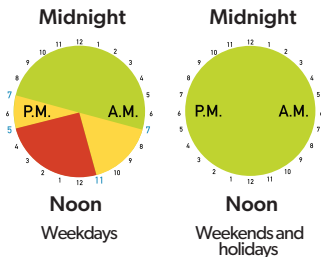

Now in Effect: Summer Time-of-Use Hours and Tiered Thresholds

May 1 - October 31, 2022

This applies to the Electricity Line of your bill and reflects the electricity you use. Prices remain unchanged.

Summer Time-of-Use Hours

OFF-PEAK	8.2 ¢
MID-PEAK	11.3 ¢
ON-PEAK	17.0 ¢

Summer Tiered Thresholds (kilowatt hours)

In winter, the residential threshold is 1,000 kWh.
Small business threshold is 750 kWh year round.

Choose the price plan that's right for you.