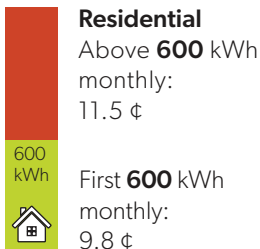

Now in Effect: Summer Time-of-Use Hours and Tiered Thresholds

May 1 - October 31, 2022

This applies to the Electricity Line of your bill and reflects the electricity you use. Prices remain unchanged.

Summer Time-of-Use Hours

OFF-PEAK	8.2 ¢
MID-PEAK	11.3 ¢
ON-PEAK	17.0 ¢

Summer Tiered Thresholds (kilowatt hours)

In winter, the residential threshold is 1,000 kWh.
Small business threshold is 750 kWh year round.

Choose the price plan that's right for you.

Visit: oeb.ca/choice

The Ontario government's Ontario Electricity Rebate is 17.0%. The prices here do not include other lines on your bill, like delivery. If you have a contract with an electricity retailer, you pay the price agreed upon in the contract, not the price set by the OEB.