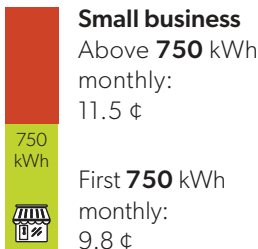

Now in Effect: Summer Time-of-Use Hours and Tiered Thresholds

May 1 - October 31, 2022

This applies to the Electricity Line of your bill and reflects the electricity you use. Prices remain unchanged.

Summer Time-of-Use Hours

OFF-PEAK	8.2 ¢
MID-PEAK	11.3 ¢
ON-PEAK	17.0 ¢

Summer Tiered Thresholds (kilowatt hours)

In winter, the residential threshold is 1,000 kWh.
Small business threshold is 750 kWh year round.

Choose the price plan that's right for you.