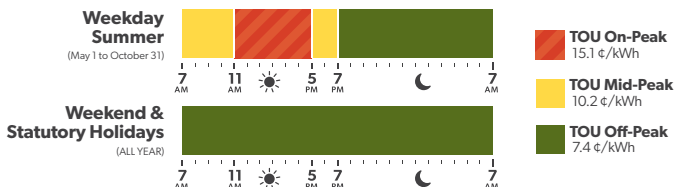

Summer Time-of-Use Hours and Tiered Thresholds

May 1 - October 31, 2023

Prices remain unchanged for Time-of-Use and Tiered price plans. This applies to the Electricity Line of your bill.

Summer Time-of-Use Hours

Summer Tiered Thresholds (kilowatt hours)

New Ultra-Low Overnight (ULO) Hours

Beginning May 1, 2023, utilities that are ready to do so can offer the new ULO price plan. ULO has four price periods, one of which is a very low-priced overnight period.