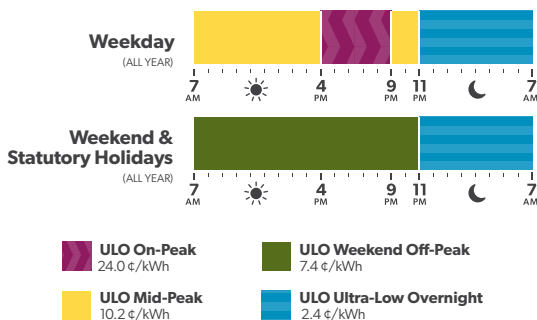

Summer Time-of-Use Hours and Tiered Thresholds

May 1 - October 31, 2023

Prices remain unchanged for Time-of-Use and Tiered price plans. This applies to the Electricity Line of your bill.

Summer Time-of-Use Hours

Summer Tiered Thresholds (kilowatt hours)

New Ultra-Low Overnight (ULO) Hours

Beginning May 1, 2023, utilities that are ready to do so can offer the new ULO price plan. ULO has four price periods, one of which is a very low-priced overnight period.