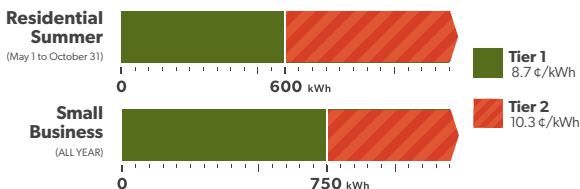

Summer Time-of-Use Hours and Tiered Thresholds

May 1 - October 31, 2023

Prices remain unchanged for Time-of-Use and Tiered price plans. This applies to the Electricity Line of your bill.

Summer Time-of-Use Hours

Summer Tiered Thresholds (kilowatt hours)

New Ultra-Low Overnight (ULO) Hours

Beginning May 1, 2023, utilities that are ready to do so can offer the new ULO price plan. ULO has four price periods, one of which is a very low-priced overnight period.